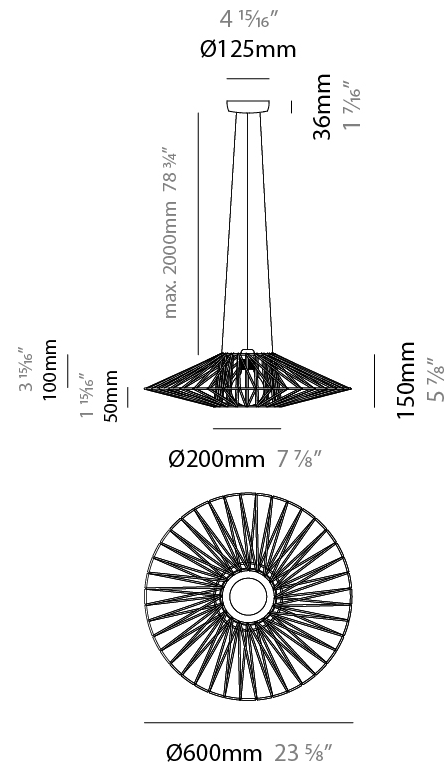

BIMBA SUSPENSION

D111112-

base number Finish
Options

PROJECT
TYPE
SPECIFIER
QUANTITY
DATE

1. To build a product code in our configurator select the specify button on the base model # product page
2. To build a manual product code on this datasheet choose from the options listed below in blue font and add the suffix to the base model #

GENERAL

Series: Bimba
Partner: Ole
Division: Design
Installation: Suspension
Product Type: Pendant
Mounting Location: Ceiling

PHYSICAL

Shape: Abstract
Diameter (mm): 600
Diameter (in): 23 5/8
Height (mm): 150
Height (in): 5 7/8
Max. Overall Height (mm): 2150
Max. Overall Height (in): 84 5/8
Weight (kg): 4.2
Weight (lbs): 9.26
Fixture Finish: BEI / BLK / BLU / COG / DGN / GRY / MRN / MOC / MUS / OLV / SIL / STN / TER / WHI
Holder Finish: Matte Black
Fixture Material: Fabric Cord / Metal
Primary Material: Fabric - Recycled
Cable Details: 2000mm Cable
Upon Request: Other fabric cord colors available upon request (see downloadable finish chart)

ELECTRICAL

Number of Lamps: 1
Lamp Type: LED Retrofit
Bulb Included: Bulb Not Included
Max. Wattage Per Lamp (W): 15
Lamp Base: E26
Input Voltage (V): 120
Upon Request: 277Vac / GU24

LED

OPTICAL

RATINGS AND CERTIFICATIONS

Certified By: Certified for North American Standards
IP rating: IP20